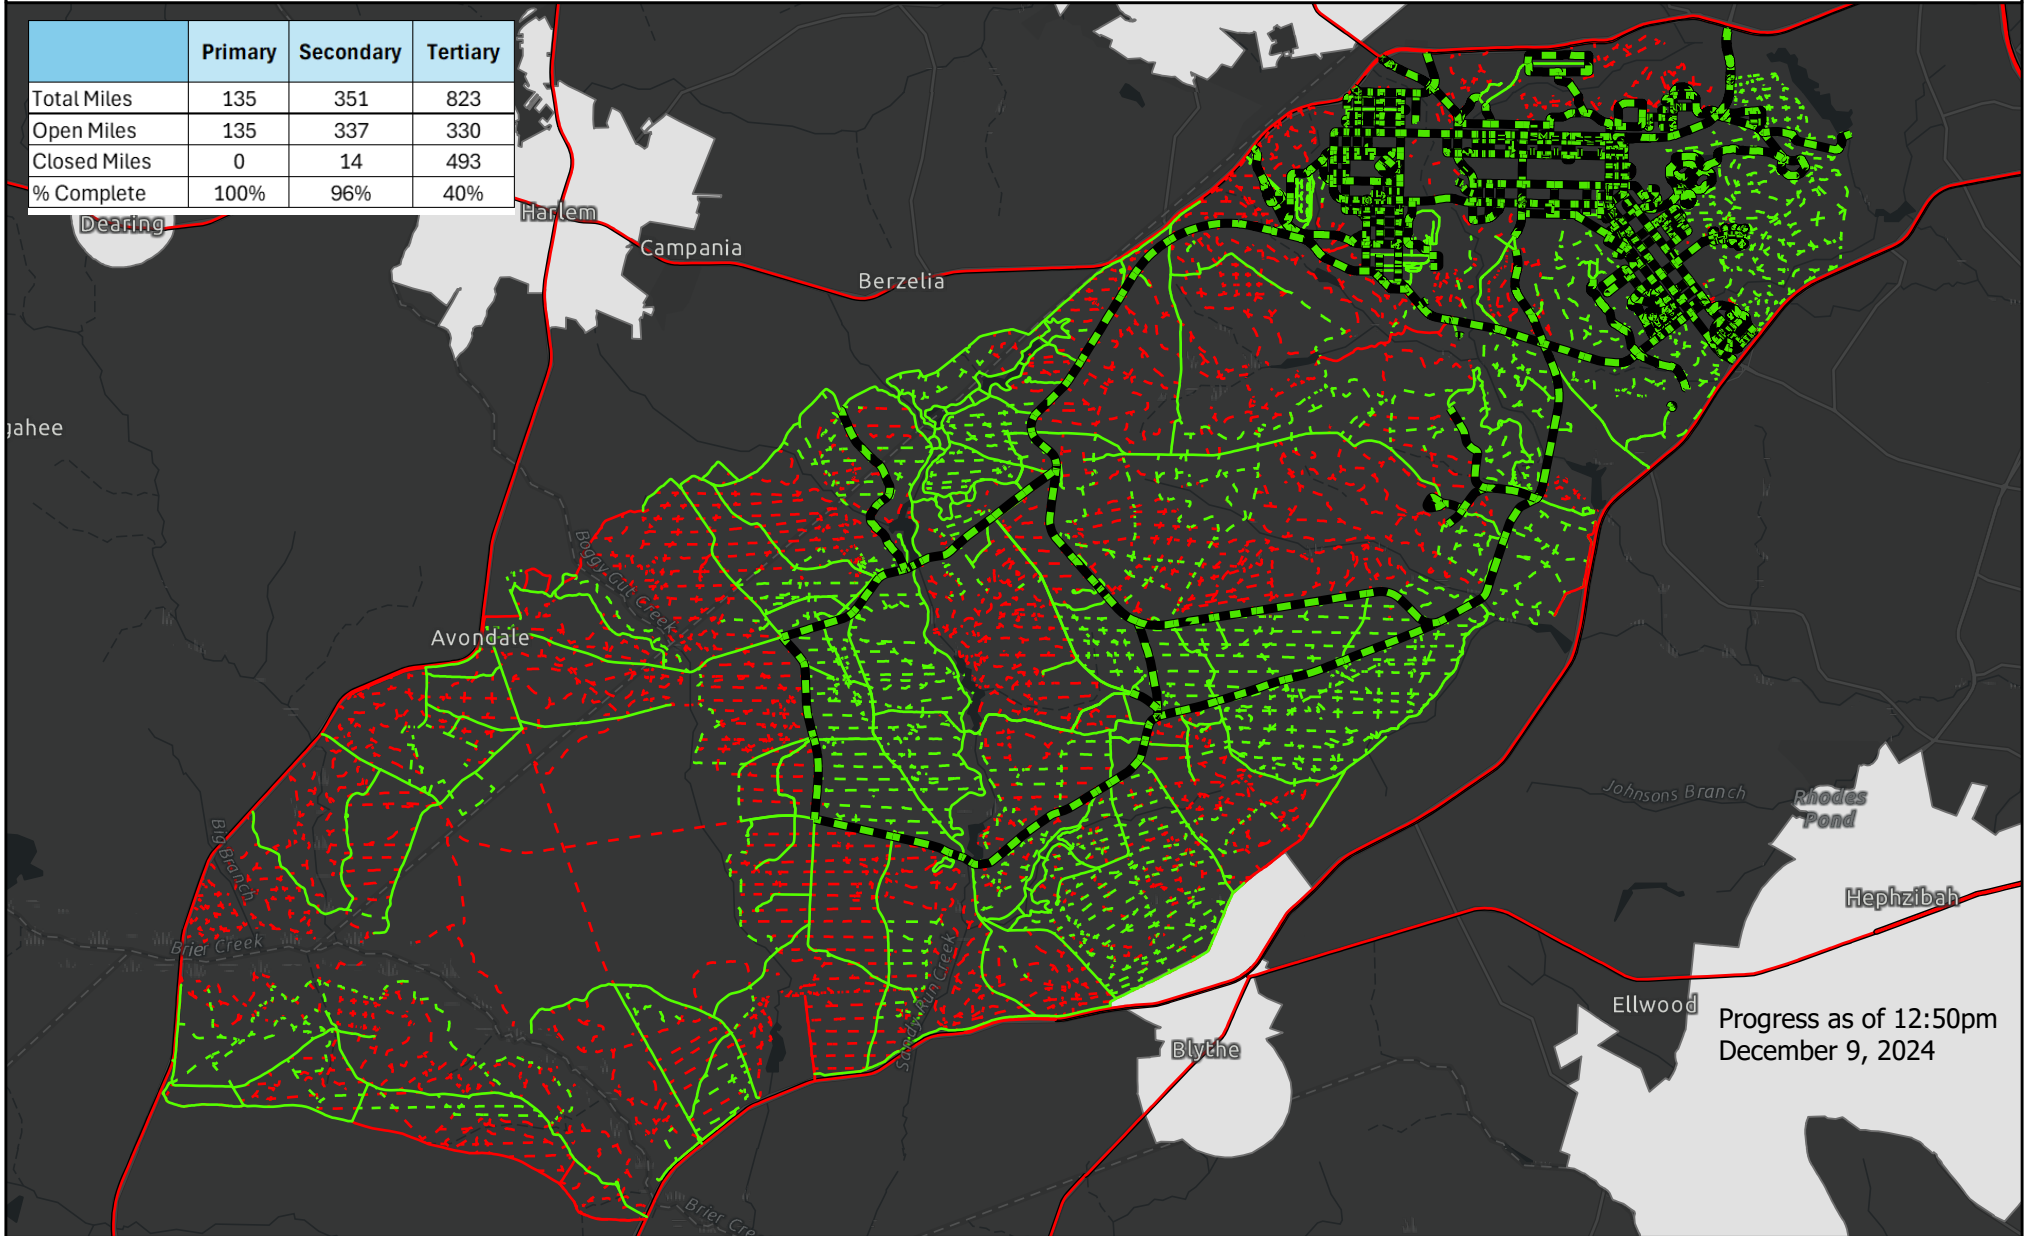

# Fort Eisenhower, US Army Hurricane Helene Road Re-Opening Status

	Primary	Secondary	Tertiary
Total Miles	135	351	823
Open Miles	135	337	330
Closed Miles	0	14	493
% Complete	100%	96%	40%

Progress as of 12:50pm  
December 9, 2024

Map Projection: WGS  
1984 UTM Zone 17 North MGRS Grid Zone 17S.  
Published December 9, 2024.  
Credits: Zachary Hardy, GIS Specialist

0 1 2 4 6  
Kilometers  
0 1 2 4 6  
Miles

Map Scale 1:140,000

Primary Road Re-Opened

- █ Yes
  - █ No
- Secondary Road Re-Opened
- - No

Tertiary Road Re-Opened

- - Yes
- - No

This map was created by the Fort Eisenhower Natural Resources Branch.